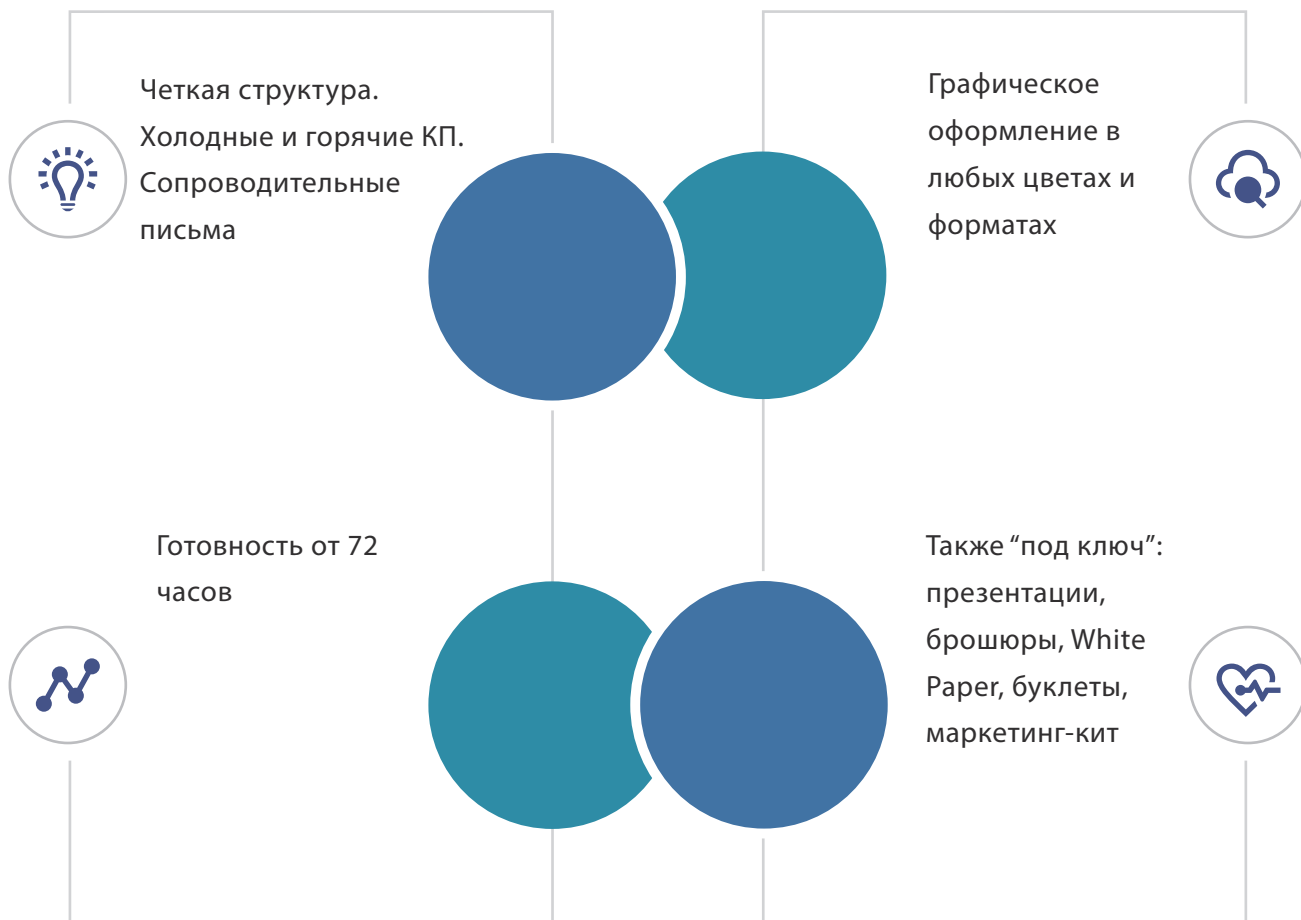

КОММЕРЧЕСКИЕ ПРЕДЛОЖЕНИЯ ОТ “ПАНДА-КОПИРАЙТИНГ”

СТОИМОСТЬ “ПОД КЛЮЧ” ОТ $110

ЯЗЫКИ: РУССКИЙ, АНГЛИЙСКИЙ,
ФРАНЦУЗСКИЙ, НЕМЕЦКИЙ

Дополнительно: оформление под брендбук компании или подбор сочетаний цветов для создания вашего фирстиля и оформления