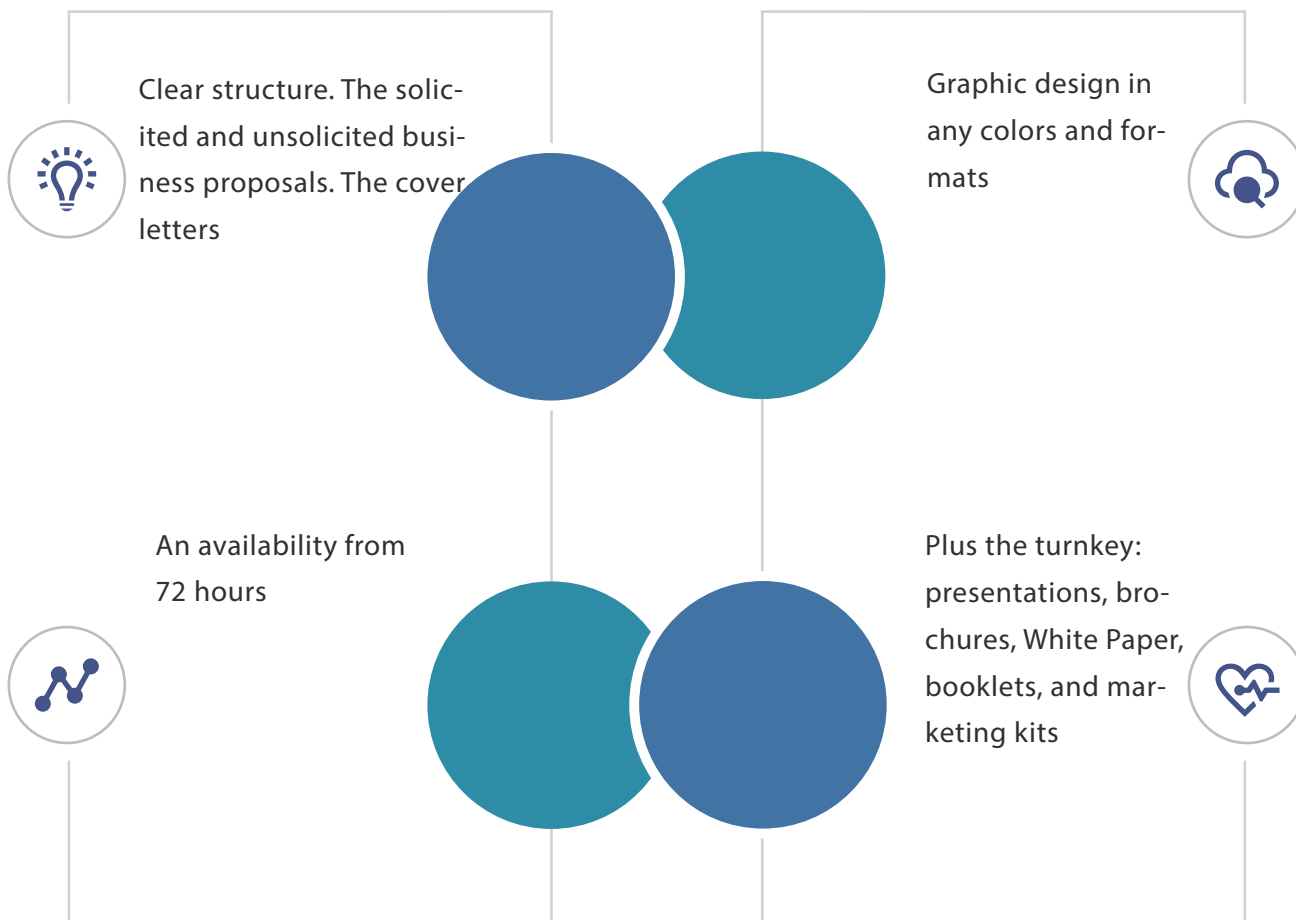

BUSINESS PROPOSALS BY PANDA COPYWRITING PROJECT

A TURNKEY COST STARTS AT \$110

LANGUAGES: RUSSIAN, ENGLISH,
FRENCH, AND GERMAN

Additionally: design for a company's brand book or selection of color combinations to create your corporate identity and design